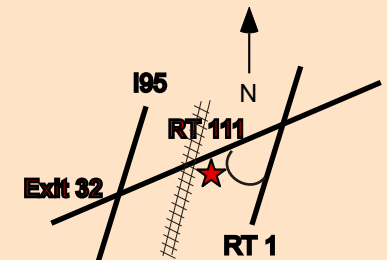

Let Us Make Your Bed™

maiden maine™
by daly bros.

MANUFACTURERS
OF
FINE QUALITY
MATTRESSES
AND
BOXSPRINGS

FOR OVER
65 YEARS

FUTONS

DALY BROS. BEDDING CO. INC.
25 Edwards Ave.
CORNER RT. 111 & EDWARDS AVE.
BIDDEFORD, ME 04005

PHONE (207) 282-9583

Daly Bros. Bedding Co. has been a Southern Maine Institution from the time we first opened our doors back in 1937. Ever since then we have been providing New England residents with only the highest quality bedding and have always backed our products with our integrity and a non-prorated materials and workmanship warranty. Quality and value has always been our trademark.

Other Products:

- Custom Size Mattresses
- Foam Mattresses
- Headboards & Frames
- Futons & Couches
- And More

HOURS
M-F 9 To 5
Thur 9 To 7
Sat 9 To 12