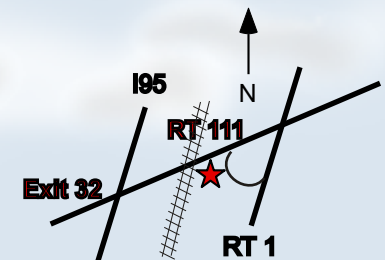

AND
BOXSPRINGS

FOR OVER
70 YEARS

DALY BROS. BEDDING CO. INC.

25 Edwards Ave.

CORNER RT. 111 & EDWARDS AVE.

BIDDEFORD, ME 04005

PHONE (207) 282-9583

HOURS
M-F 9 To 5
Thur 9 To 7
Sat 9 To 12